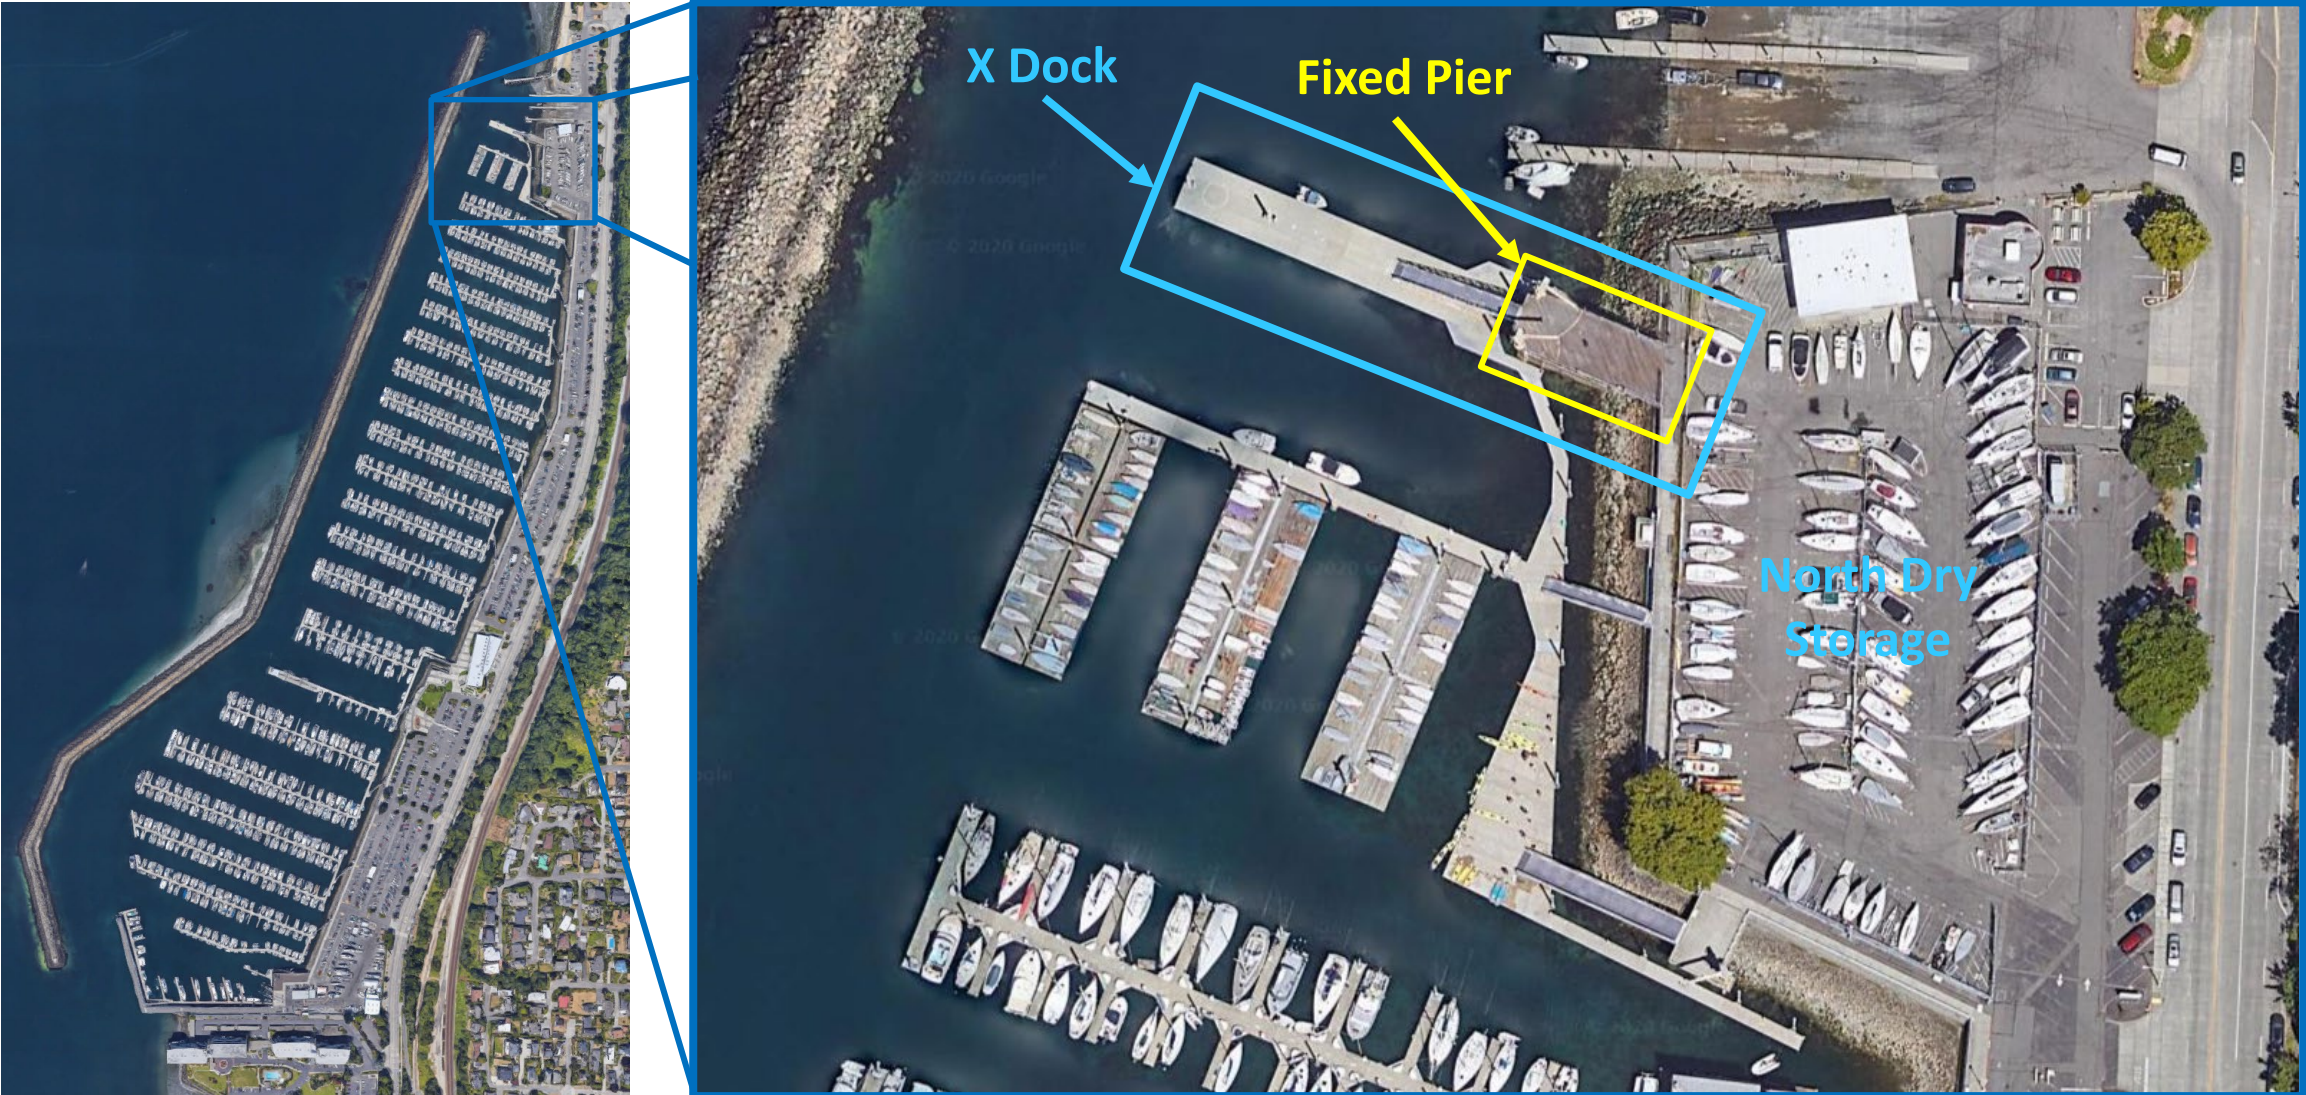

Shilshole Bay Marina X Dock Rehabilitation

Kenneth Lyles – Director, Fishing and Commercial Operations

Jo Woods – Senior Manager, Recreational Boating

Mark Longridge – Capital Project Manager

Project Location