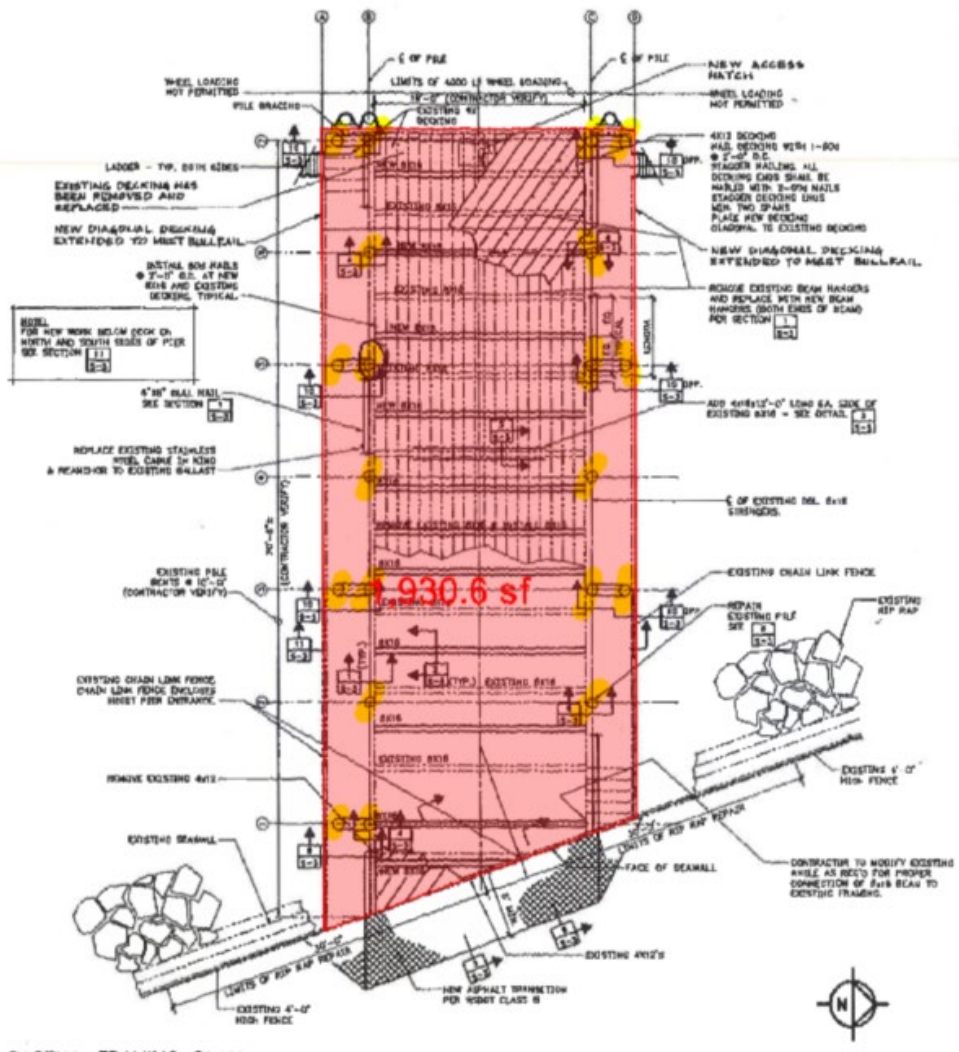

Shilshole Bay Marina X Dock Rehabilitation

Kenneth Lyles – Director, Fishing and Commercial Operations

Jo Woods – Senior Manager, Recreational Boating

Mark Longridge – Capital Project Manager

Project Location

Current Condition

Proposed Replacement

Questions?